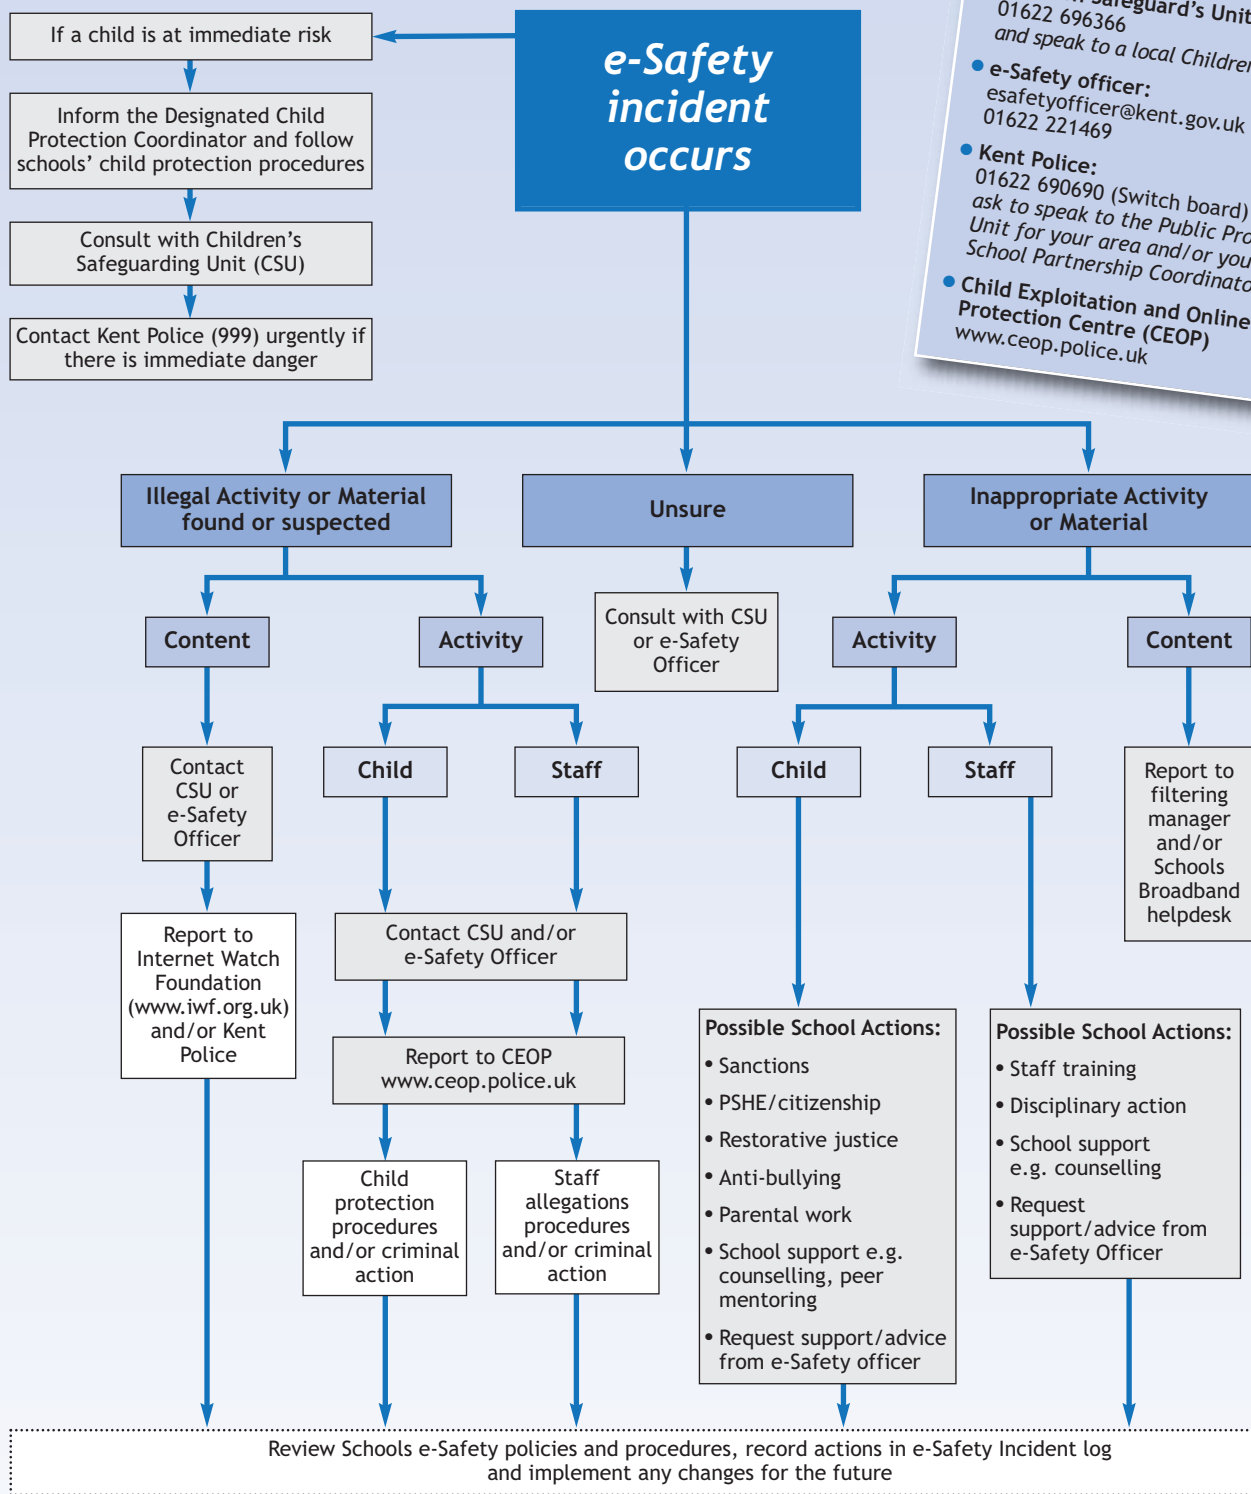

Response to an Incident of Concern

Contacts

- Children Safeguard's Unit (CSU)
01622 696366
and speak to a local Children's Officer
- e-Safety officer:
esafetyofficer@kent.gov.uk
01622 221469
- Kent Police:
01622 690690 (Switch board)
ask to speak to the Public Protection Unit for your area and/or your Safer School Partnership Coordinator
- Child Exploitation and Online Protection Centre (CEOP)
www.ceop.police.uk

Local Contact Details

Schools Designated Child Protection Coordinator: _____

School e-Safety Coordinator: _____

e-Safety/Child Protection Governor(s): _____

Safer School Partnership Coordinator: _____

Local Children's Officer: _____

Other useful details: _____