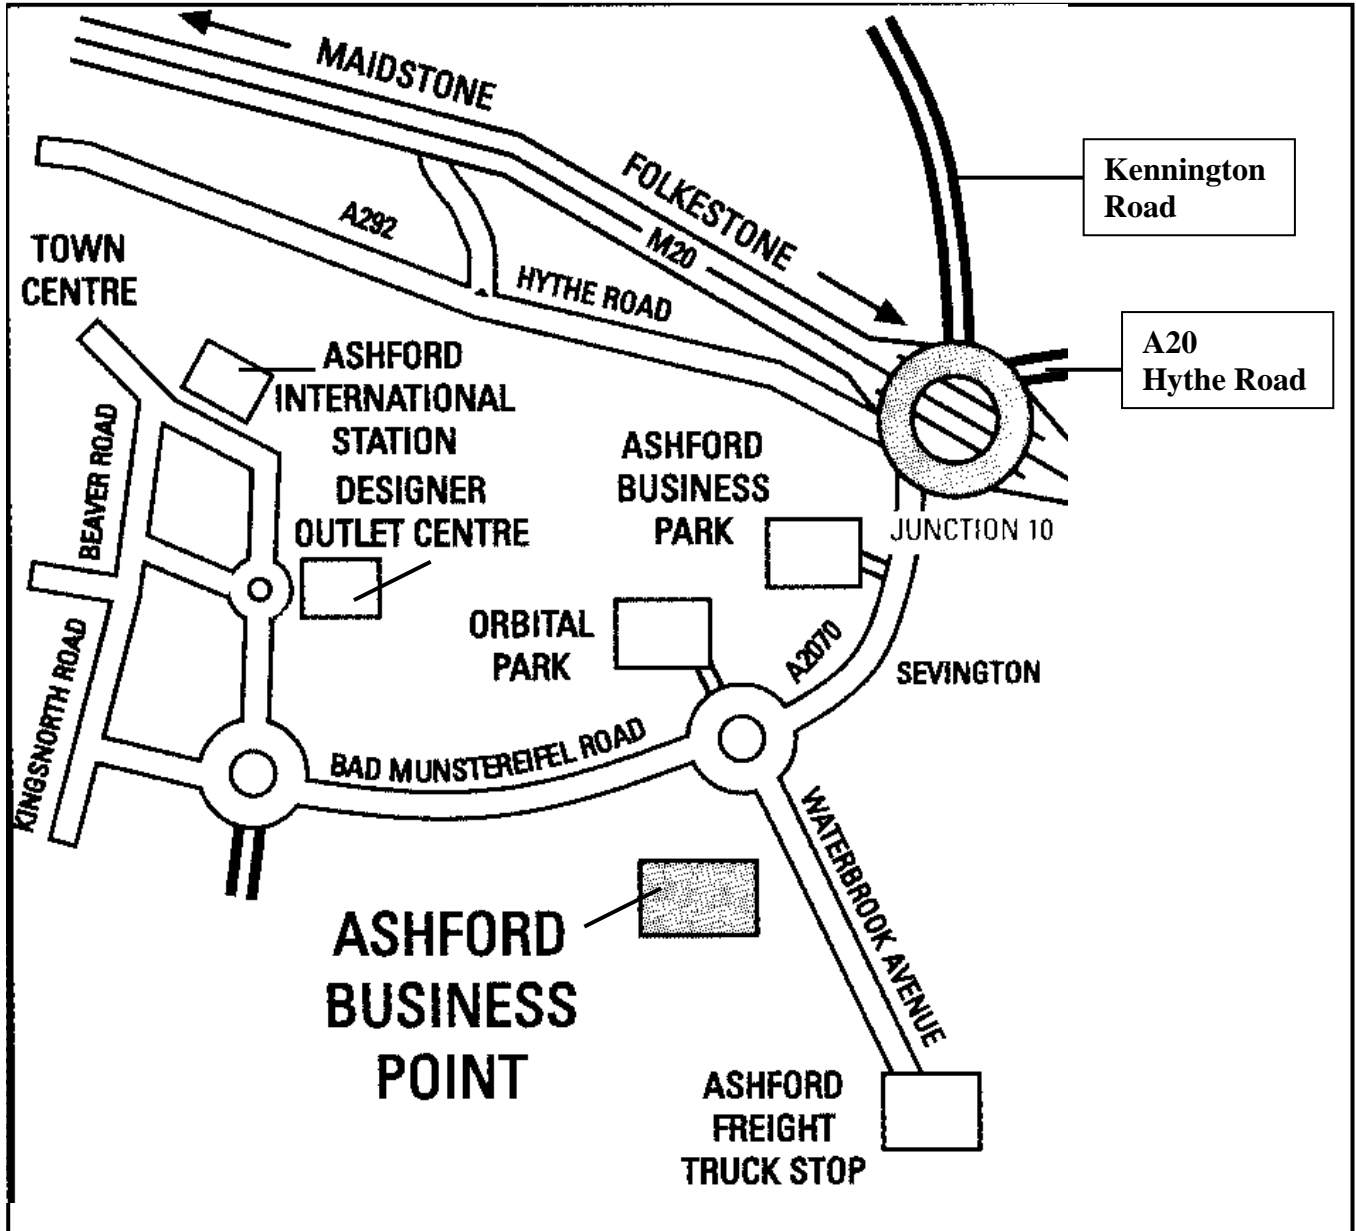

Directions

From M20:

Leave M20 at junction 10, take the A2070 (Bad Munstereifel Road), which is a dual carriageway. Drive for approximately one mile until you reach the next roundabout. Take first exit left (Waterbrook Avenue) then first right, signposted Kent Invicta Chamber of Commerce.

From Town Centre:

Travelling on the ring road, come off at Ashford International Station, go over the bridge and keep left. At the first roundabout take the second exit following signs towards M20. At the second roundabout turn left towards M20. Continue on this road to the next roundabout. At this roundabout take the third exit (Waterbrook Avenue) then first right, signposted Kent Invicta Chamber of Commerce.