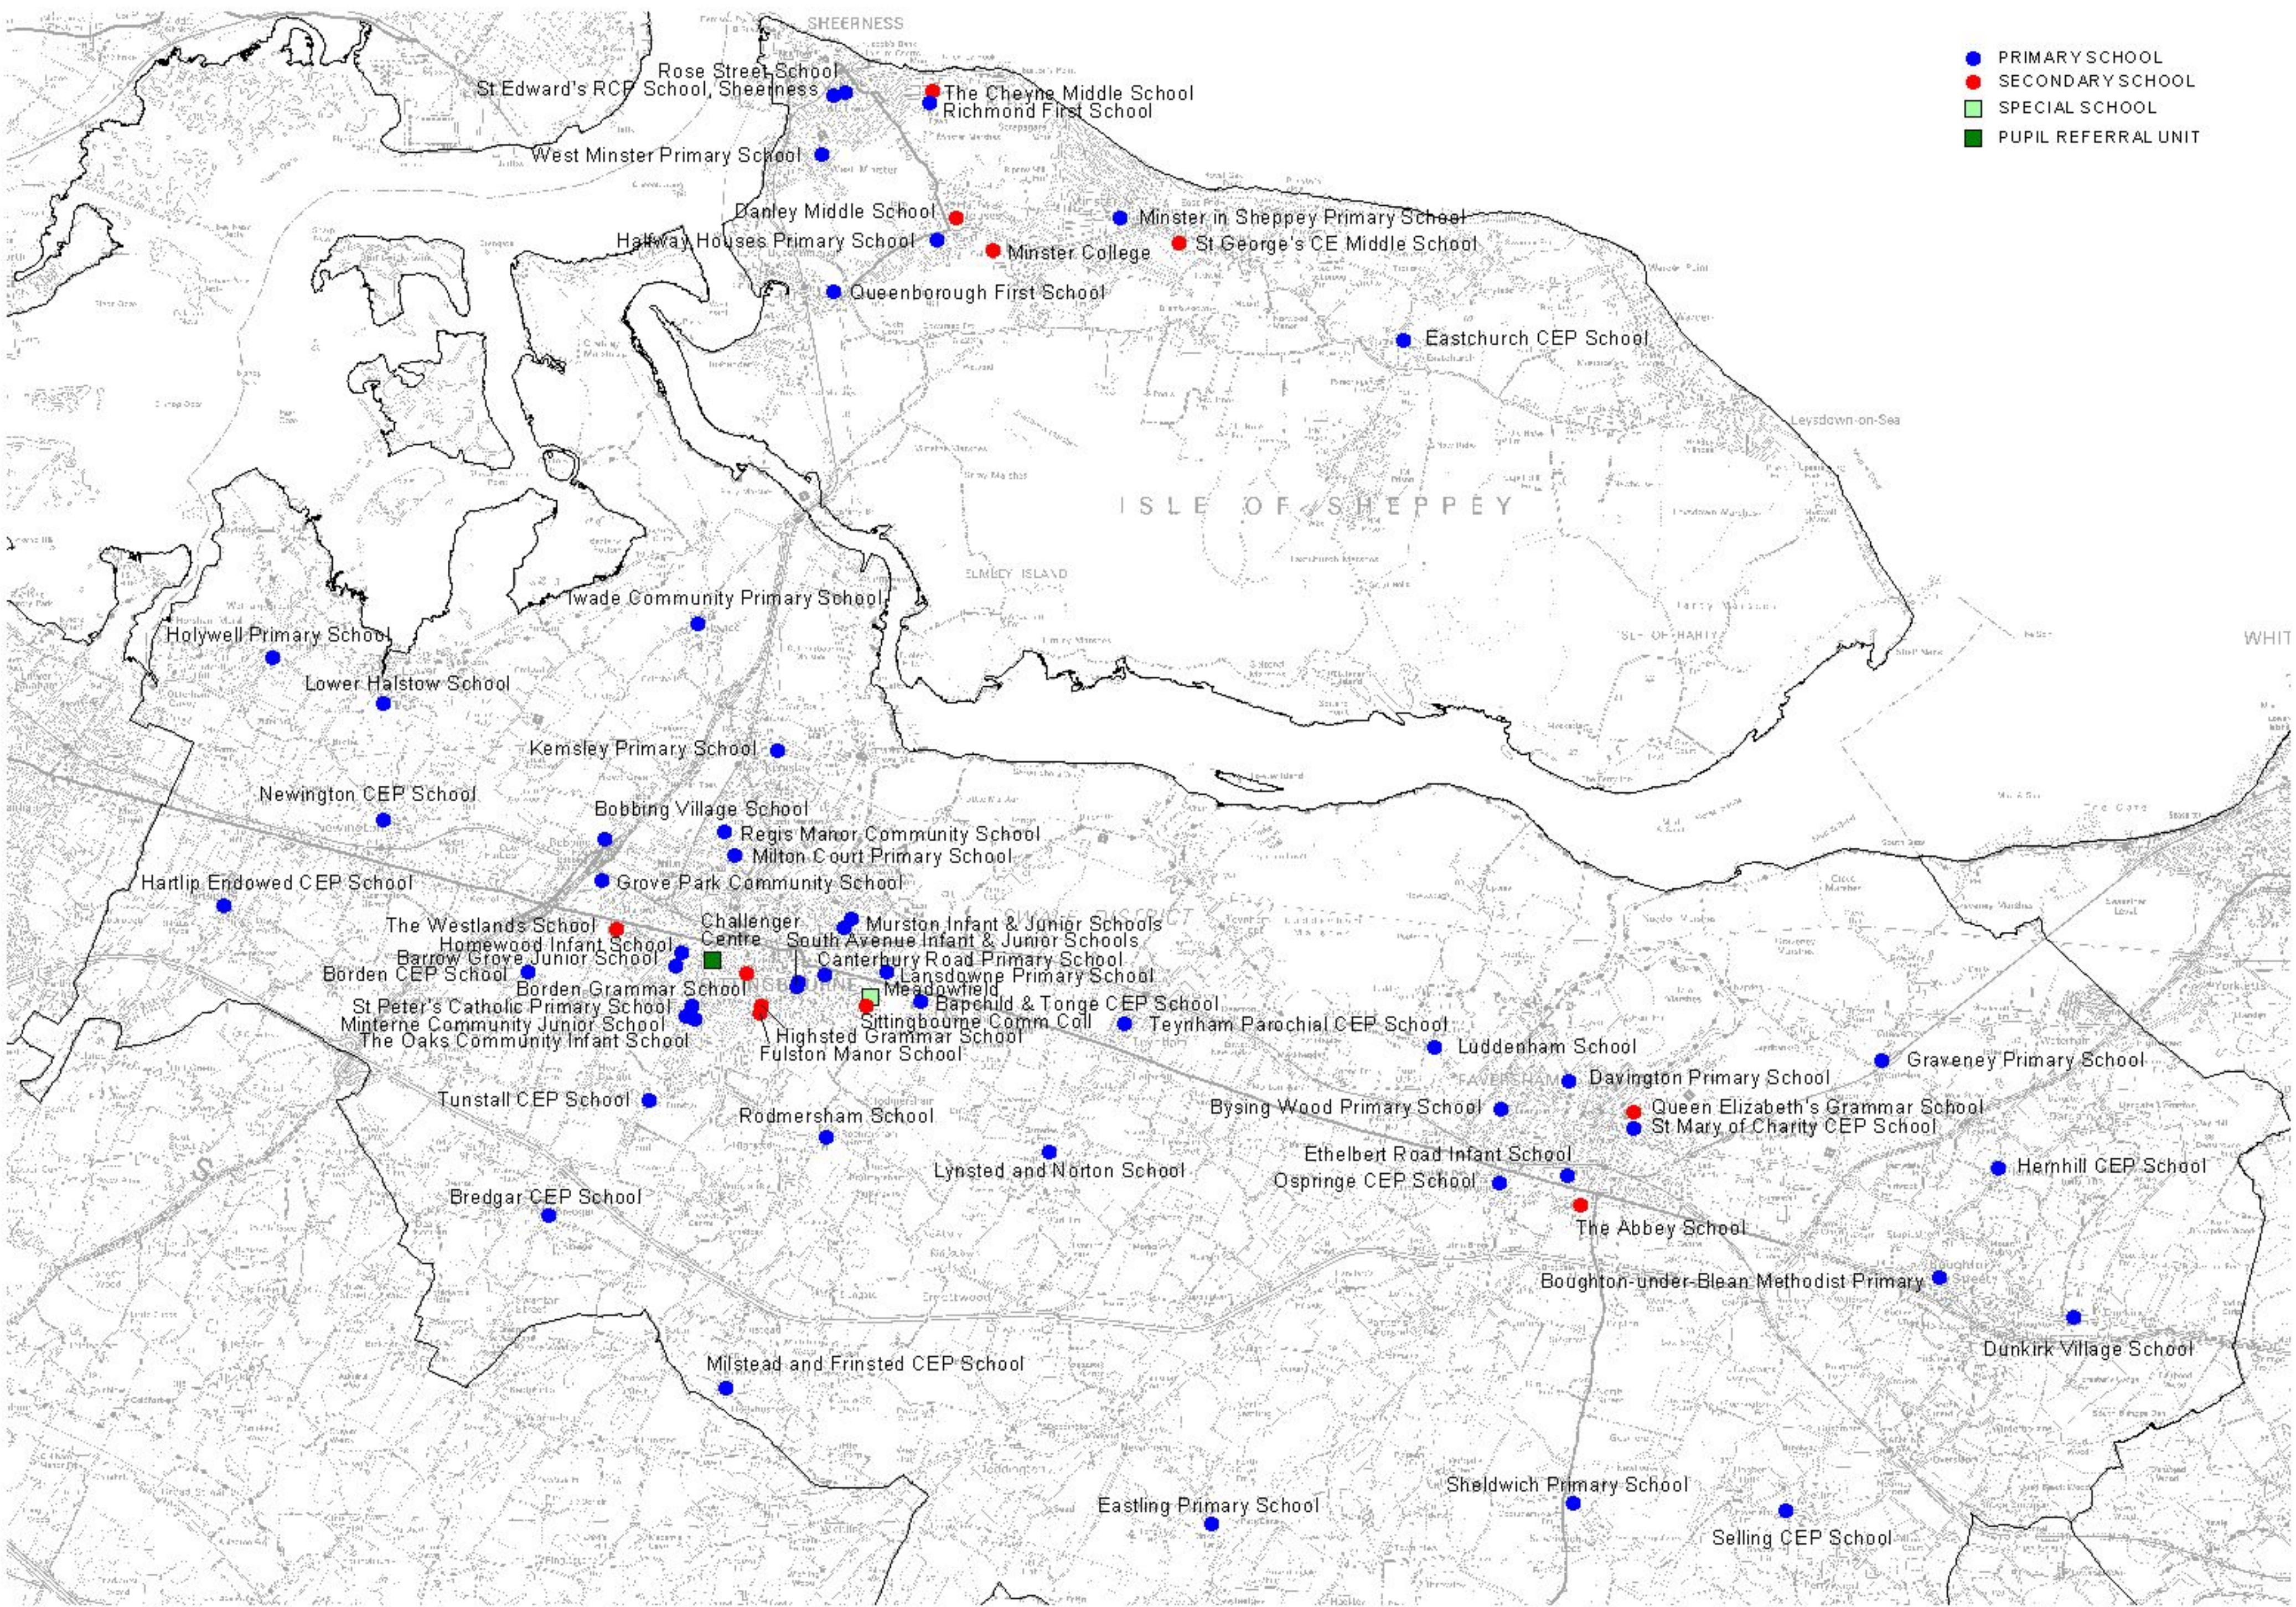

- PRIMARY SCHOOL
- SECONDARY SCHOOL
- SPECIAL SCHOOL
- PUPIL REFERRAL UNIT

SCHOOLS IN SWALE DISTRICT