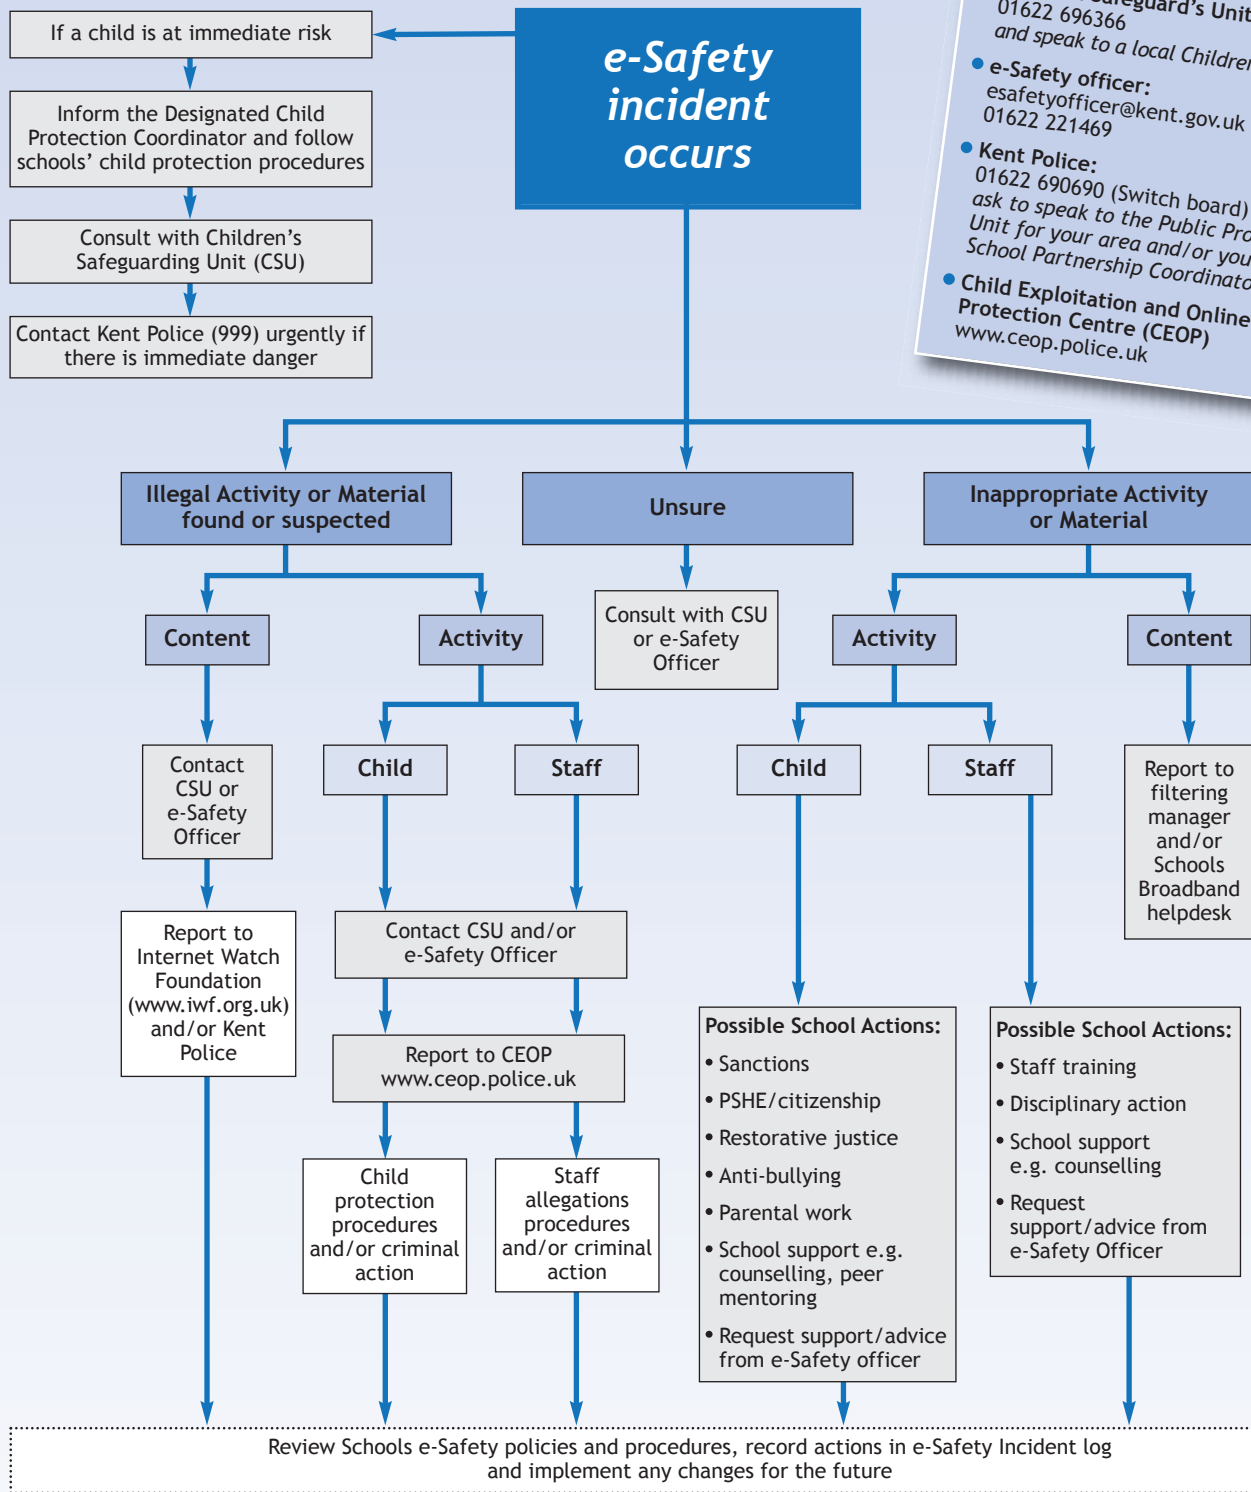

# Response to an Incident of Concern

### Contacts

- Children Safeguard's Unit (CSU)  
01622 696366  
and speak to a local Children's Officer
- e-Safety officer:  
[esafetyofficer@kent.gov.uk](mailto:esafetyofficer@kent.gov.uk)  
01622 221469
- Kent Police:  
01622 690690 (Switch board)  
ask to speak to the Public Protection Unit for your area and/or your Safer School Partnership Coordinator
- Child Exploitation and Online Protection Centre (CEOP)  
[www.ceop.police.uk](http://www.ceop.police.uk)

Local Children's Officer: \_\_\_\_\_

Other useful details: \_\_\_\_\_